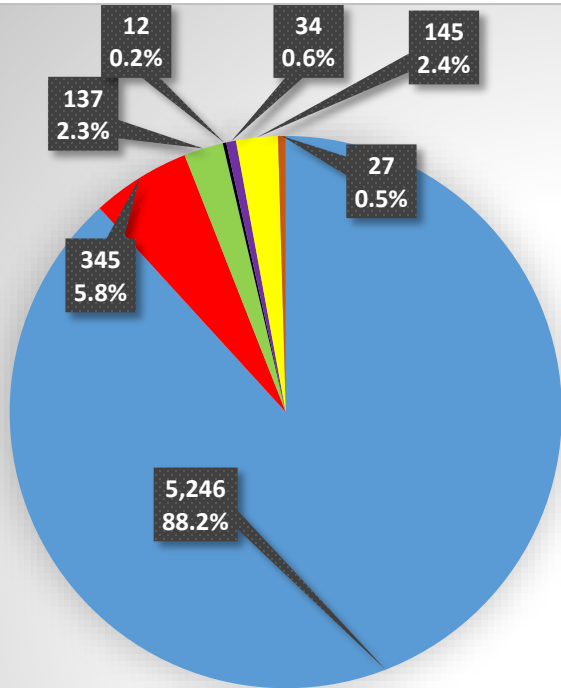

## Sheriff's Daily Report 12/29/2017

Under the Custody of the Sheriff	
<b>TOTAL MALE AND FEMALE</b>	<b>8,068</b>
Jail Population	5,946
Community Corrections	2,122

### Jail Population Behind the Walls

- Division 4, Division 4 Dorm 4, Division 6, Cermak, Division 08 RTU, Division 9, Division 10, Division 11 - Male Population
  - RTU Annex, Cermak, Division 08 RTU - Female Population
  - Division 15 - Outside Counties
  - Division 15 - Hospital
- Court-Ordered Programming within Jail Custody**
- RTU Annex - Women's Residential (Court Ordered Drug Treatment Program)
  - Division 6, Division 08 RTU - PRC (Court Ordered Drug Treatment Program) - Male Population
  - Division 16 - VRIC (Court Ordered) - Male Population

Q. What does Behind the Walls mean?

A. The behind the walls jail population is physically housed under the Sheriff's custody 24 hours a day/7 days a week. This includes all the populations listed on the key above and pie chart to the left - Divisional populations male & female, Outside Counties, Hospital, PRC, Women's Residential, & VRIC. Detainees in court-ordered treatment programs (PRC, Women's Residential, VRIC) are housed at CCDOC 24 hours a