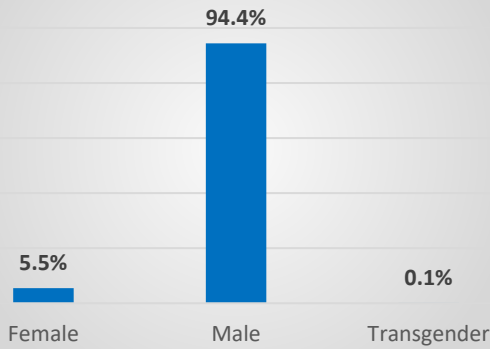

Sheriff's Daily Report

9/28/2020

CCSO Population Demographics

In Confinement

Community Corrections

Gender Distribution