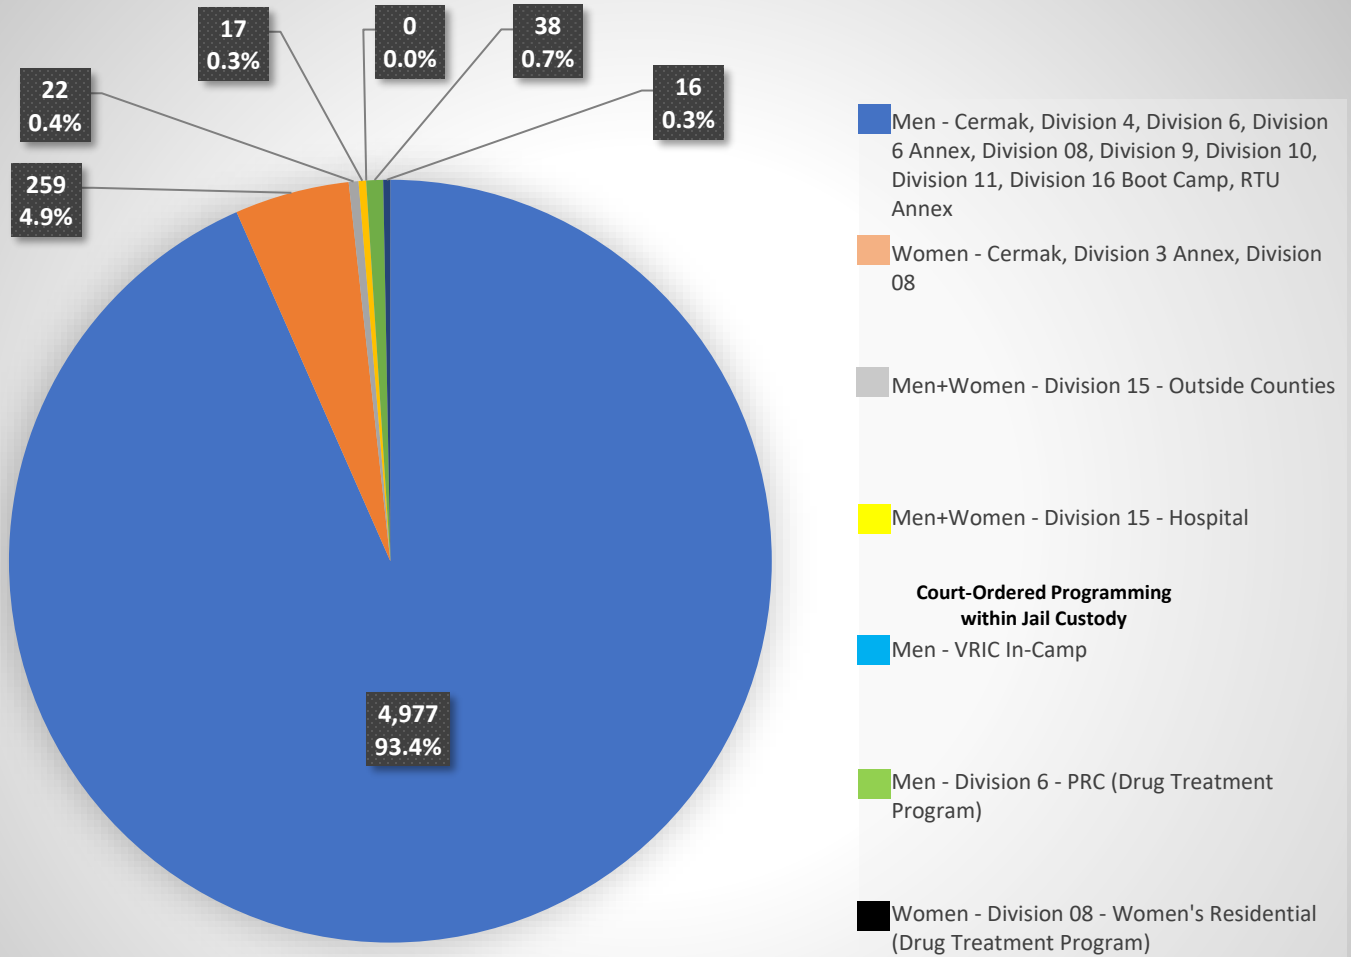

# Sheriff's Daily Report

9/28/2020

Under the Custody of the Sheriff	
<b>Total Male and Female</b>	<b>8,578</b>
Jail Population	5,329
Community Corrections	3,249

## Jail Population - Behind the Walls

Behind the Walls: Detainees that are physically housed under the Sheriff's custody 24 hours a day/7 days a week. This includes all populations listed on this chart - Divisional populations male & female, Outside Counties, Hospital, PRC, Women's Residential, & VRIC. Detainees in court-ordered treatment programs (PRC, Women's Residential, VRIC) are housed at CCDOC 24 hours a day/7 days week.

##### Race Distribution

##### Age Distribution